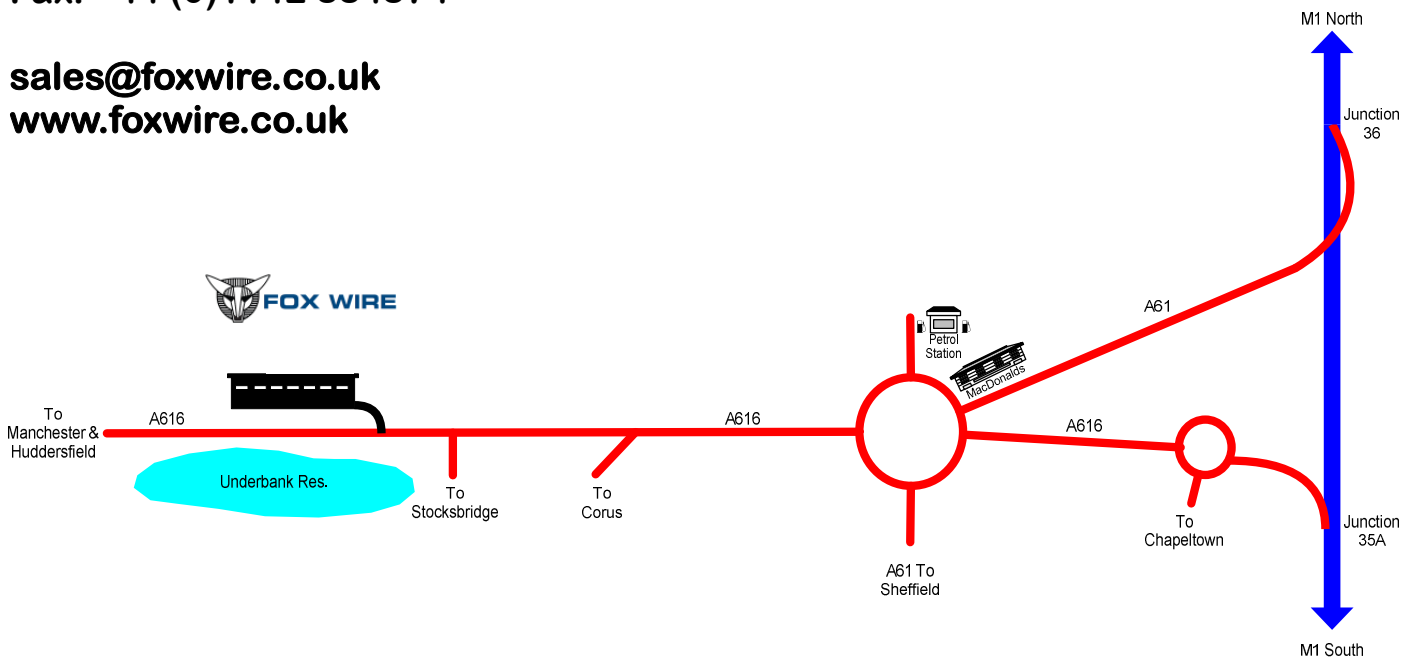

FOX WIRE

How to find us

Sheephouse Wood, Stocksbridge,
Sheffield, S36 4GS

Tel: +44 (0)1142 884207

Fax: +44 (0)1142 884874

sales@foxwire.co.uk

www.foxwire.co.uk

TRAVELLING FROM THE NORTH VIA THE M1

- Exit the M1 at Junction 36 and take the 3rd exit signposted the A61 Sheffield.
- At the roundabout take the 3rd exit signposted the A616 Manchester (Stocksbridge), continue straight on for approximately 6 miles, passing signs for Corus steelworks on the left hand side.
Warning: Average Speed Cameras along the A616.
- Passing the Stocksbridge turn off, Fox Wire is situated on the right hand side opposite Underbank Reservoir.

TRAVELLING FROM THE SOUTH VIA THE M1

- Exit the M1 at Junction 35A and take the 2nd exit signposted the A616.
- At the roundabout take the 2nd exit and stay on the A616 Manchester (Stocksbridge), continue straight on for approximately 6 miles, passing signs for Corus steelworks on the left hand side.
Warning: Average Speed Cameras along the A616.
- Passing the Stocksbridge turn off, Fox Wire is situated on the right hand side opposite Underbank Reservoir.